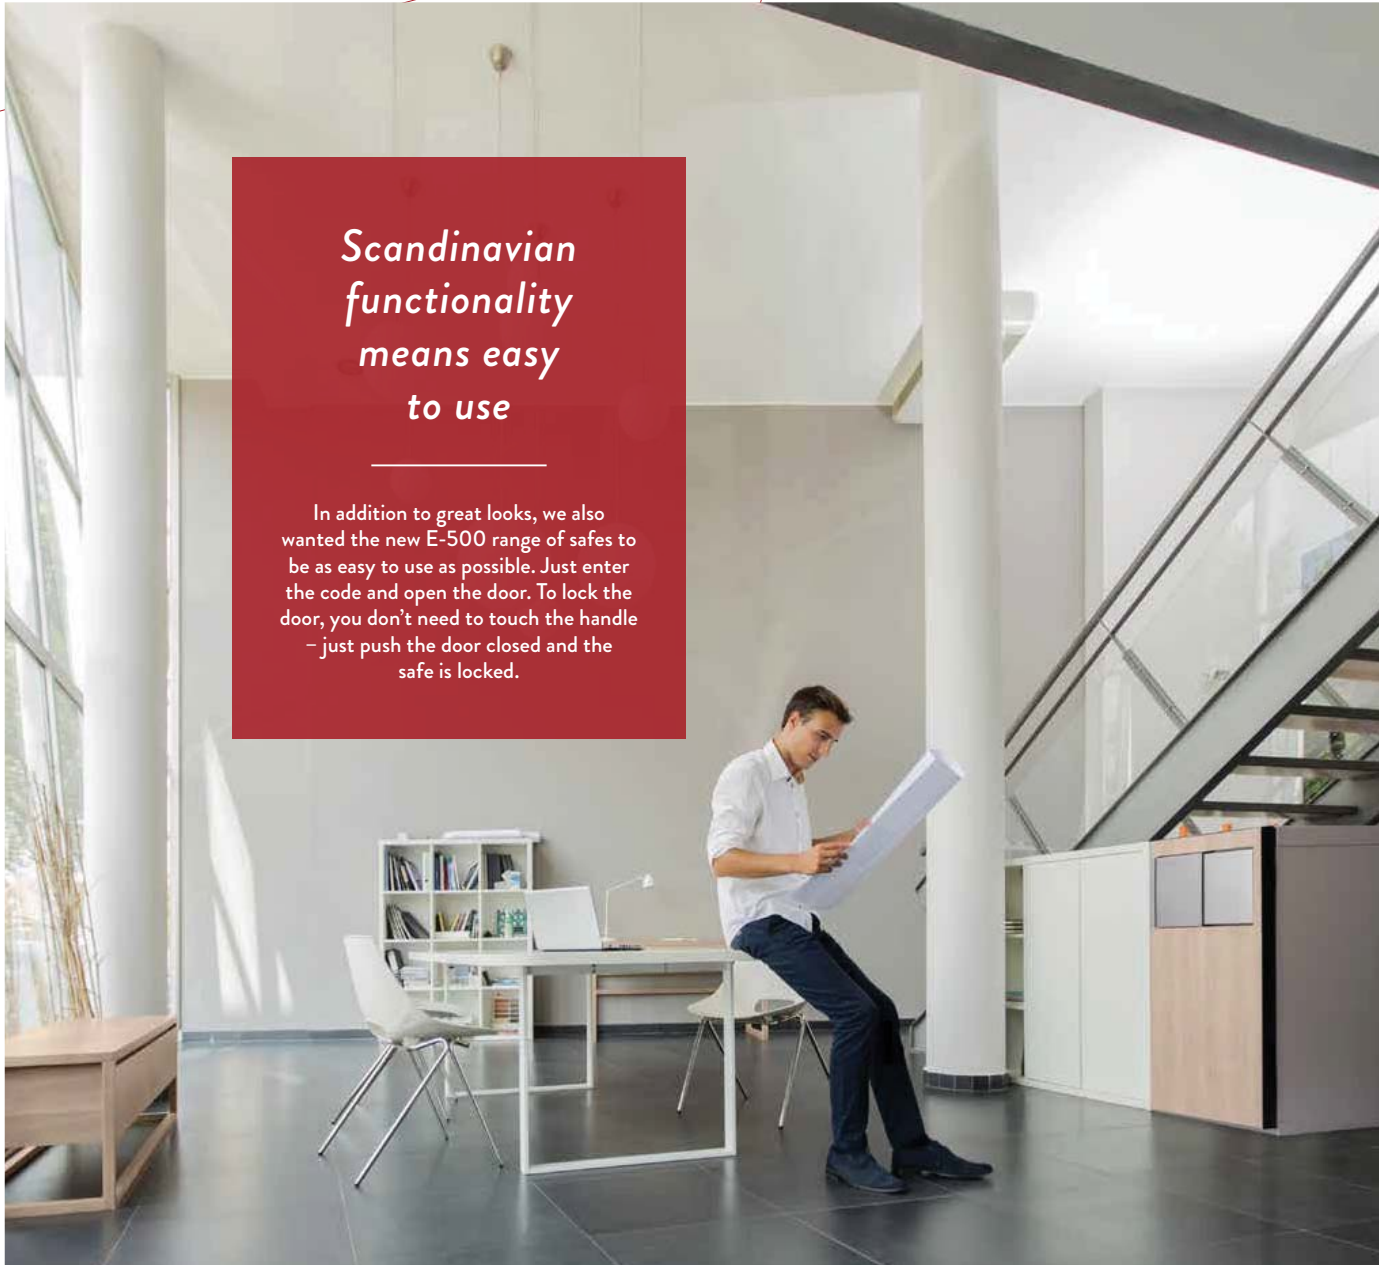

*Innovations create
superior functionality*

Watchdog
S.U.F.
HELSINKI

– functionality –

Scandinavian functionality means easy to use

In addition to great looks, we also wanted the new E-500 range of safes to be as easy to use as possible. Just enter the code and open the door. To lock the door, you don't need to touch the handle – just push the door closed and the safe is locked.